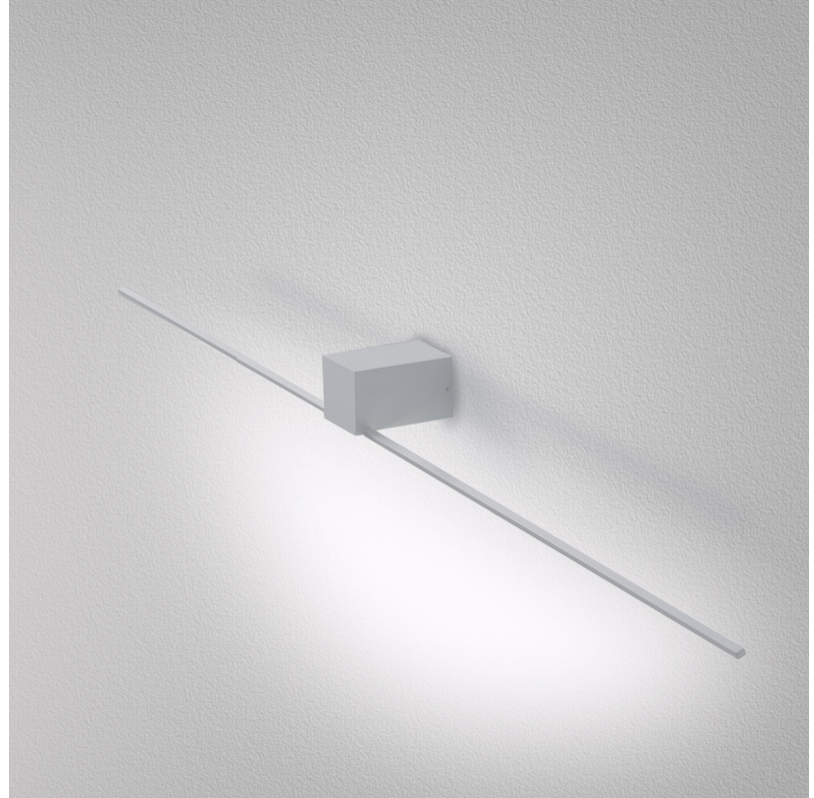

PROJECT
TYPE
SPECIFIER
QUANTITY
DATE

ORIZZONTE SURFACE

D43017- -
base number   Color   Finish
                         Temperature   Options

1. To build a product code in our configurator select the specify button on the base model # product page
2. To build a manual product code on this datasheet choose from the options listed below in blue font and add the suffix to the base model #

GENERAL

Series: Orizzonte
Brand: Icone
Division: Design
Mounting Type: Surface
Mounting Location: Wall
Subcategory: Picture Light

PHYSICAL

Shape: Rectangle
Length (mm): 900
Length (in): 35 ⁷/₁₆
Height (mm): 60
Height (in): 2 ³/₈
Extension (mm): 100
Extension (in): 3 ¹⁵/₁₆
Light Distribution: Direct / Indirect
Fixture Finish: WHI / CHR / BGD
Fixture Material: Brass

ELECTRICAL

Lamp Type: LED
Total Output Wattage (W): 10.56
Dimming: Non-Dimming / Phase Dimming (120vac Only)
Driver Included: Yes
Driver Location: Integrated
Driver Type: Constant Current - 120Vac
Driver Class: Class 2
Input Voltage (V): 120 - 277
Output Voltage (V): 12
Upon Request: Remote: 0-10Vdc dimming / Non-dimming 120/277Vac

LED

Color Temperature (°K): 2700 / 3000
Nominal Lumen (lm): 880
CRI: >90 CRI
Lamp Life (hrs): 50000

OPTICAL

RATINGS AND CERTIFICATIONS

Certified By: Certified for North American Standards
IP rating: IP20

900mm 35 ⁷/₁₆"